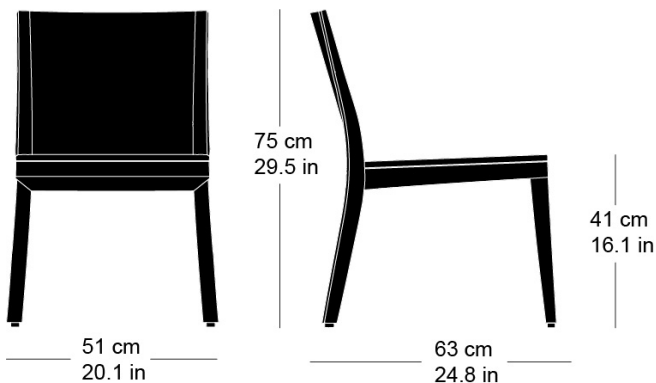

Technische Angaben / specifications / specifications

Masse / mesure / measure

Gewicht / poids / weight 8 kg 16.0 lb

Polsterung / rembourrage / upholstery ja / oui / yes