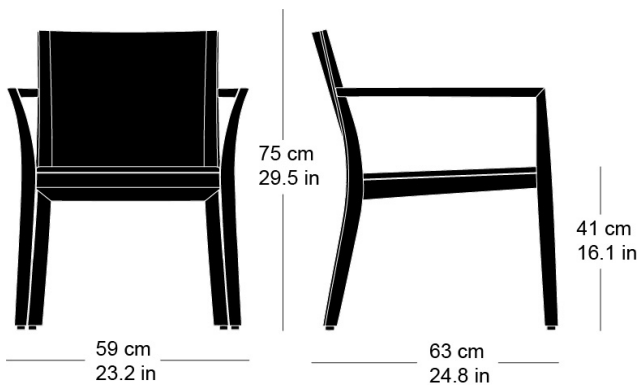

Hannes Wettstein, 2007

Armchair, seat and back with comfort upholstery, rear of back 3D moulded plywood, legs and rear cross-brace solid bentwood, not stackable  
W59, D63, H75, SH41, ALH61

### Varianten / variantes / variants

Lounge  
6-693

Lounge  
6-693a

Lounge  
6-695

Lounge  
6-695a

Lounge  
6-675

#### Masse / mesure / measure

Gewicht / ponds / weight 8.8 kg 17.6 lb

Polsterung / rembourrage / upholstery ja / oui / yes

**lounge epos 6-675a**

Holzarten / types de bois / types of wood

Belag / revêtement / surface