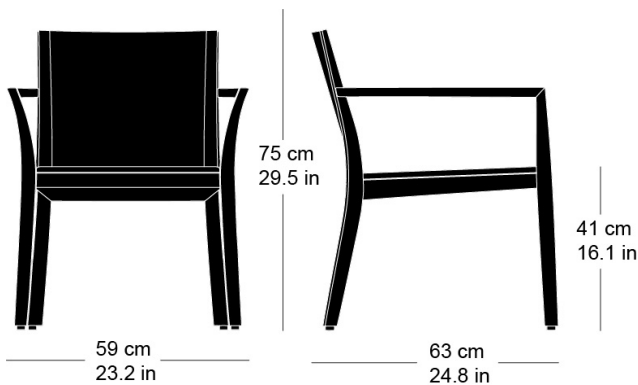

Hannes Wettstein, 2007

Armchair, seat and back with comfort upholstery, rear of back 3D moulded plywood, legs and rear cross-brace solid bentwood, not stackable  
W59, D63, H75, SH41, ALH61

## Varianten / variantes / variants

lounge  
6-693

lounge  
6-693a

lounge  
6-695

lounge  
6-695a

lounge  
6-675

## Masse / mesure / measure

Gewicht / ponds / weight 8.8 kg 17.6 lb

Polsterung / rembourrage / upholstery ja / oui / yes

**lounge epos 6-675a**

Holzarten / types de bois / types of wood

Belag / revêtement / surface