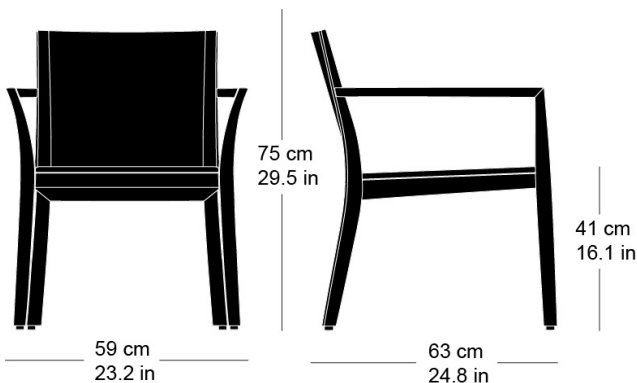

Hannes Wettstein, 2007

Armchair, seat and back with comfort upholstery, rear of back 3D moulded plywood, legs and rear cross-brace solid bentwood, not stackable  
W59, D63, H75, SH41, ALH61

## Varianten / variantes / variants

lounge  
6-693

lounge  
6-693a

lounge  
6-695

lounge  
6-695a

lounge  
6-675

## Masse / mesure / measure

Gewicht / ponds / weight 8.8 kg 17.6 lb

Polsterung / rembourrage / upholstery ja / oui / yes

**lounge epos 6-675a**