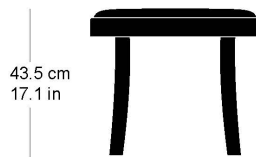

Frédéric Dedelley, 2019

Bench, upholstered seat, legs and seat frame solid
bentwood
W111, D51, SH43.5

Varianten / variantes / variants

Seley
1-423Seley
1-425Seley
12-423Seley
17-423Seley
17-425Seley
1-460Seley
1-463Seley
1-465

Technische Angaben / specifications / specifications

Masse / mesure / measure

111cm
43.7 in43.5 cm
17.1 in51 cm
20 in43.5 cm
17.1 in

Gewicht / ponds / weight

7.6 kg 15.2 lb

Polsterung / rembourrage /
upholstery