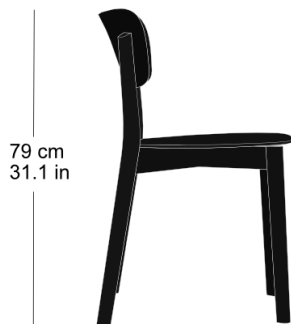

Stephan Hürlemann, 2023
Wooden frame with cross,
rear legs solid bentwood,
3D moulded plywood seat and back
W48, D51, H79, SH46

Varianten / variantes / variants

imma
4-050a

imma
4-053

imma
4-053a

imma
11-050

imma
11-053

imma
11-040

imma
11-043

imma
11-033

imma
11-030

Technische Angaben / specifications / specifications

Masse / mesure / measure

48 cm
18.89 in

79 cm
31.1 in

46 cm
18.11 in

51 cm
20.07 in

Gewicht / ponds / weight

4.0 kg 8.0 lb

imma 4-050

Holzarten / types de bois / types of wood

Belag / revêtement / surface