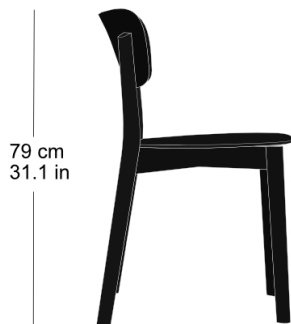

Stephan Hürlemann, 2023
Wooden frame with cross,
rear legs solid bentwood,
3D moulded plywood seat and back
W48, D51, H79, SH46

Varianten / variantes / variants

imma
4-050a

imma
4-053

imma
4-053a

imma
11-050

imma
11-040

imma
11-043

imma
11-033

imma
11-030

Technische Angaben / specifications / specifications

Masse / mesure / measure

48 cm
18.89 in

79 cm
31.1 in

46 cm
18.11 in

51 cm
20.07 in

Gewicht / ponds / weight

4.0 kg 8.0 lb

imma 4-050

Holzarten / types de bois / types of wood

Buche natur BN 000 AM
Beech natural BN 000 AM
Hêtre naturel BN 000 AM

Buche anthrazit BB 200 SG
Beech anthracite BB 200 SG
Hêtre anthracite BB 200 SG