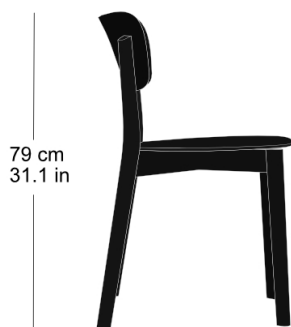

Stephan Hürlemann, 2023
Wooden frame with cross, upholstered seat,
rear legs solid bentwood,
3D moulded plywood seat and back
W48, D51, H79, SH47

Varianten / variantes / variants

imma
4-050

imma
4-050a

imma
4-053a

imma
11-050

imma
11-040

imma
11-043

imma
11-033

imma
11-030

Technische Angaben / specifications / specifications

Masse / mesure / measure

48 cm
18.89 in

79 cm
31.1 in

46 cm
18.11 in

51 cm
20.07 in

Gewicht / poids / weight 4.0 kg 8.0 lb

Polsterung / rembourrage /
upholstery ja / oui / yes

imma 4-053

Holzarten / types de bois / types of wood

Buche natur BN 000 AM
Beech natural BN 000 AM
Hêtre naturel BN 000 AM