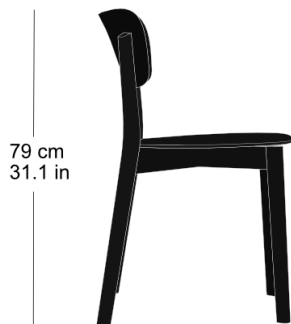

Stephan Hürlemann, 2023
Wooden frame with cross, upholstered seat,
rear legs solid bentwood,
3D moulded plywood seat and back
W48, D51, H79, SH47

Varianten / variantes / variants

Imma
4-050

Imma
4-050a

Imma
4-053a

Imma
11-050

Imma
11-040

Imma
11-043

Imma
11-033

Imma
11-030

Technische Angaben / specifications / specifications

Masse / mesure / measure

48 cm
18.89 in

79 cm
31.1 in

46 cm
18.11 in

51 cm
20.07 in

Gewicht / poids / weight 4.0 kg 8.0 lb

Polsterung / rembourrage / upholstery ja / oui / yes

imma 4-053

Holzarten / types de bois / types of wood

Buche natur BN 000 AM
Beech natural BN 000 AM
Hêtre naturel BN 000 AM