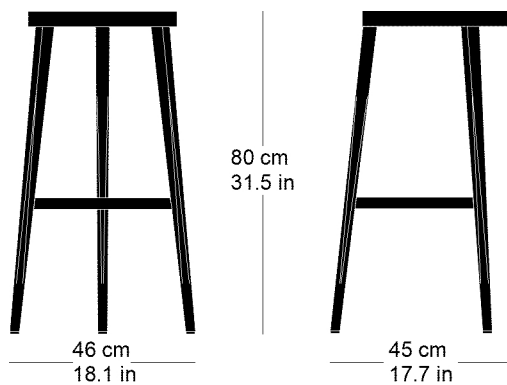

Bernhard Aebi, 2025

Seat moulded plywood, legs solid wood, seat frame bent solid wood, cast iron footrest painted anthracite W46, D45, H80

Varianten / variantes / variants

Abbey
1-920

Abbey
1-920a

Technische Angaben / specifications / specifications

Masse / mesure / measure

Abbey 11-920

Holzarten / types de bois / types of wood

Buche natur BN 000 AM
Beech natural BN 000 AM
Hêtre naturel BN 000 AM

Buche schwarz BB 203 SG
Beech black BB 203 SG
Hêtre noir BB 203 SG