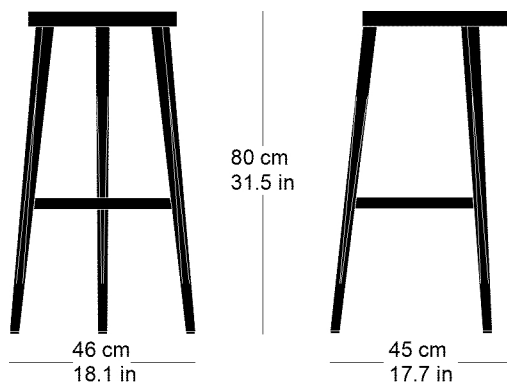

Bernhard Aebi, 2025

Seat moulded plywood, legs solid wood, seat frame bent solid wood, cast iron footrest painted anthracite W46, D45, H80

Varianten / variantes / variants

Abbey  
1-920

Abbey  
1-920a

Technische Angaben / specifications / specifications

Masse / mesure / measure

**Abbey 11-920**