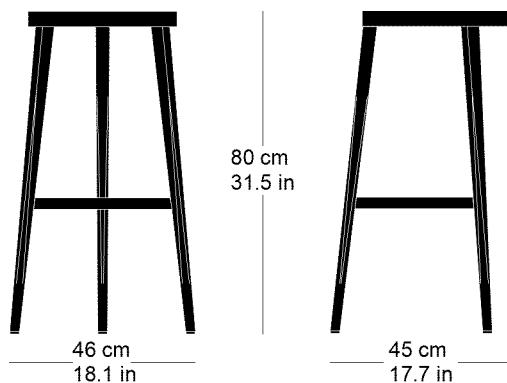

Bernhard Aebi, 2025

Seat moulded plywood, legs solid wood, seat frame bent solid wood, cast iron footrest painted anthracite W46, D45, H80

Varianten / variantes / variants

Abbey  
1-920

Abbey  
1-920a

Technische Angaben / specifications / specifications

Masse / mesure / measure

**Abbey 11-920**