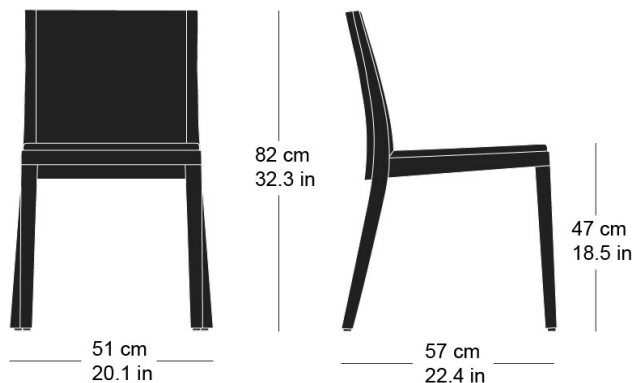

Hannes Wettstein, 2007

Upholstered chair, seat and back with comfort upholstery, rear of back 3D moulded plywood, rear legs and rear cross-brace solid bentwood, not stackable  
W51, D57, H82, SH47

Varianten / variantes / variants

Epos  
6-775a

Technische Angaben / specifications / specifications

Masse / mesure / measure

Gewicht / poids / weight 7.5 kg 15.0 lb

Polsterung / rembourrage / upholstery ja / oui / yes

**epos 6-775**

Holzarten / types de bois / types of wood