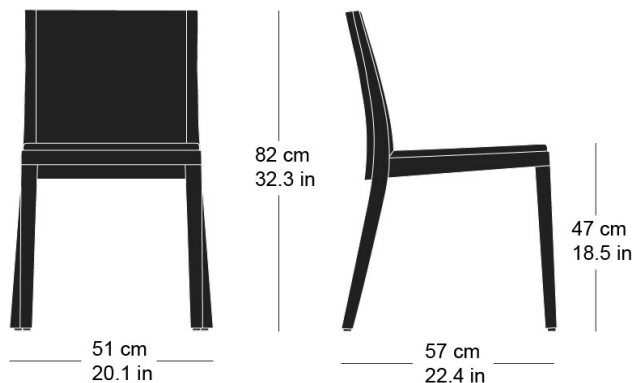

Hannes Wettstein, 2007

Upholstered chair, seat and back with comfort upholstery, rear of back 3D moulded plywood, rear legs and rear cross-brace solid bentwood, not stackable  
W51, D57, H82, SH47

Varianten / variantes / variants

Epos  
6-775a

Technische Angaben / specifications / specifications

Masse / mesure / measure

Gewicht / poids / weight 7.5 kg 15.0 lb

Polsterung / rembourrage / upholstery ja / oui / yes

**epos 6-775**