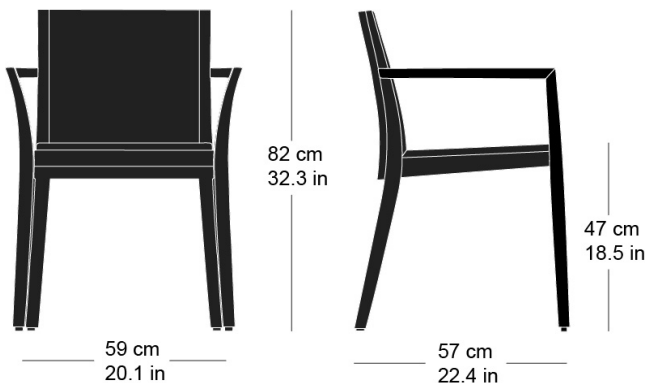

Hannes Wettstein, 2007

Upholstered chair, seat and back with comfort upholstery, rear of back 3D moulded plywood, legs and rear cross-brace solid bentwood, not stackable
W59, D57, H82, SH47, ALH67

Varianten / variantes / variants

epos
6-775

Technische Angaben / specifications / specifications

Masse / mesure / measure

Gewicht / poids / weight 8.1 kg 16.2 lb

Polsterung / rembourrage / upholstery ja / oui / yes

epos 6-775a

Holzarten / types de bois / types of wood