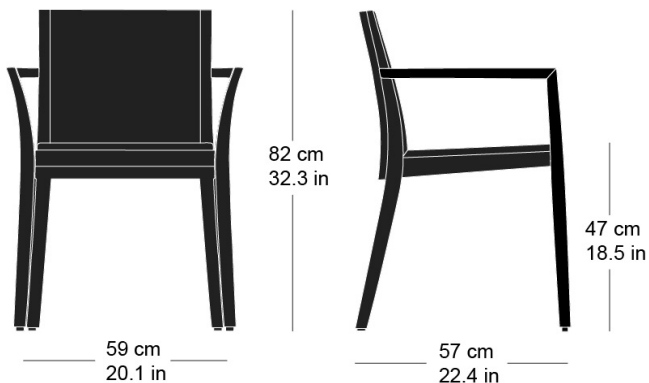

Hannes Wettstein, 2007

Upholstered chair, seat and back with comfort upholstery, rear of back 3D moulded plywood, legs and rear cross-brace solid bentwood, not stackable
W59, D57, H82, SH47, ALH67

Varianten / variantes / variants

epos
6-775

Technische Angaben / specifications / specifications

Masse / mesure / measure

Gewicht / poids / weight 8.1 kg 16.2 lb

Polsterung / rembourrage / upholstery ja / oui / yes

epos 6-775a

Holzarten / types de bois / types of wood