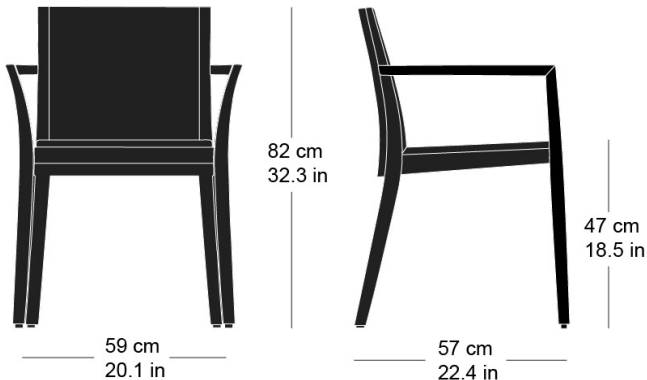

Hannes Wettstein, 2007

Upholstered chair, seat and back with comfort upholstery, rear of back 3D moulded plywood, legs and rear cross-brace solid bentwood, not stackable  
W59, D57, H82, SH47, ALH67

## Masse / mesure / measure

Gewicht / ponds / weight 8.1 kg 16.2 lb

Polsterung / rembourrage / upholstery ja / oui / yes

**epos 6-775a**