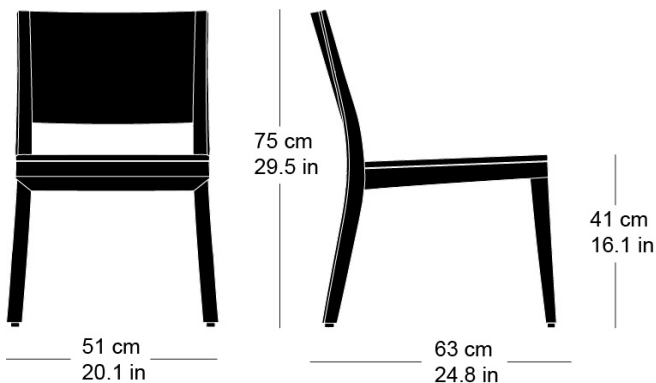

L51, P63, H75, HAss41

Hannes Wettstein, 2007

Chair, seat with comfort upholstery, moulded plywood back, rear legs and rear cross-brace solid bentwood, stackable

W51, D63, H75, SH41

Varianten / variantes / variants

Lounge
6-693a

Lounge
6-695

Lounge
6-695a

Lounge
6-675

Lounge
6-675a

Technische Angaben / specifications / specifications**Masse / mesure / measure**

Gewicht / ponds / weight 5.7 kg 11.4 lb

Polsterung / rembourrage / upholstery ja / oui / yes