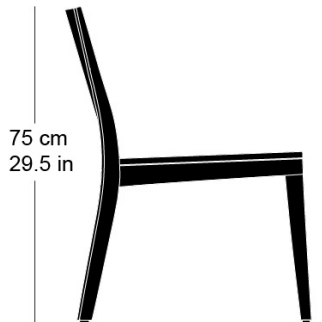

L51, P63, H75, HAss41

Hannes Wettstein, 2007

Chair, seat with comfort upholstery, moulded plywood
back, rear legs and rear cross-brace solid bentwood,
stackable

W51, D63, H75, SH41

Varianten / variantes / variants

Lounge
6-693a

Lounge
6-695

Lounge
6-695a

Lounge
6-675

Lounge
6-675a

Technische Angaben / specifications / specifications**Masse / mesure / measure**

51 cm
20.1 in

75 cm
29.5 in

41 cm
16.1 in

63 cm
24.8 in

Gewicht / poids / weight 5.7 kg 11.4 lb

Polsterung / rembourrage /
upholstery ja / oui / yes

Stapelung / empilage / stacking 5 Stühle / chaises / chairs

lounge esprit 6-693

Holzarten / types de bois / types of wood