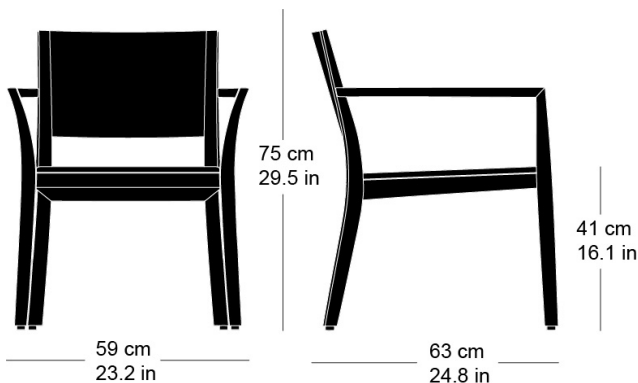

L59, P63, H75, HAss41, HAcc61

Hannes Wettstein, 2007

Chair, seat with comfort upholstery, moulded plywood back, legs and rear cross-brace solid bentwood, stackable

W59, D63, H75, SH41, ALH61

Varianten / variantes / variants

Lounge
6-693

Lounge
6-695

Lounge
6-695a

Lounge
6-675

Lounge
6-675a

Technische Angaben / specifications / specifications

Masse / mesure / measure

Gewicht / poids / weight 6.5 kg 13.0 lb