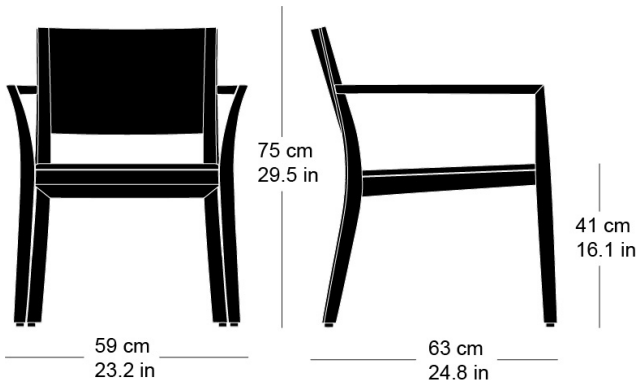

L59, P63, H75, HAss41, HAcc61

Hannes Wettstein, 2007

Chair, seat with comfort upholstery, moulded plywood
back, legs and rear cross-brace solid bentwood,
stackable

W59, D63, H75, SH41, ALH61

Varianten / variantes / variants

lounge
6-693

lounge
6-695

lounge
6-695a

lounge
6-675

lounge
6-675a

Technische Angaben / specifications / specifications

Masse / mesure / measure

Gewicht / ponds / weight 6.5 kg 13.0 lb