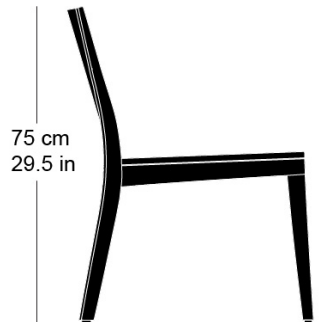

Chair, seat with comfort upholstery, moulded plywood back, upholstered on the front, rear legs and rear cross-brace solid bentwood, stackable

W51, D63, H75, SH41

## Varianten / variantes / variants

Lounge  
6-693

Lounge  
6-693a

Lounge  
6-695a

Lounge  
6-675

Lounge  
6-675a

## Masse / mesure / measure

51 cm  
20.1 in

75 cm  
29.5 in

41 cm  
16.1 in

63 cm  
24.8 in

Gewicht / poids / weight 6.4 kg 12.8 lb

Polsterung / rembourrage / upholstery ja / oui / yes

Stapelung / empilage / stacking 5 Stühle / chaises / chairs