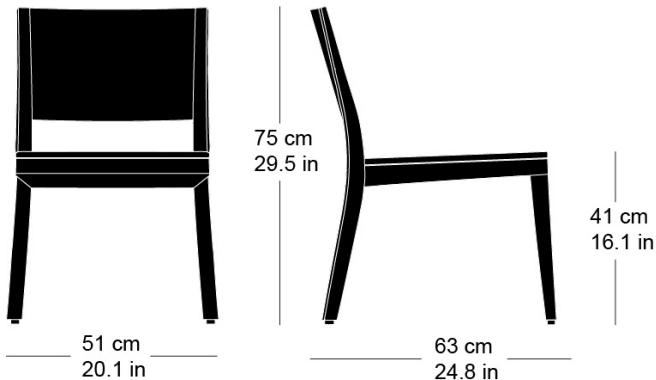

Chair, seat with comfort upholstery, moulded plywood back, upholstered on the front, rear legs and rear cross-brace solid bentwood, stackable

W51, D63, H75, SH41

## Varianten / variantes / variants

Lounge  
6-693

Lounge  
6-693a

Lounge  
6-695a

Lounge  
6-675

Lounge  
6-675a

## Masse / mesure / measure

Gewicht / poids / weight 6.4 kg 12.8 lb

Polsterung / rembourrage / upholstery ja / oui / yes

Stapelung / empilage / stacking 5 Stühle / chaises / chairs

**lounge esprit 6-695**