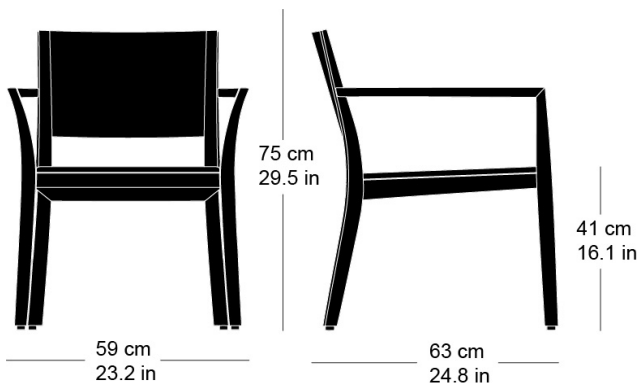

Chair, seat with comfort upholstery, moulded plywood
back, upholstered on the front, legs and rear cross-brace
solid bentwood, stackable
W59, D63, H75, SH41, ALH61

Varianten / variantes / variants

Lounge
6-693

Lounge
6-693a

Lounge
6-695

Lounge
6-675

Lounge
6-675a

Technische Angaben / specifications / specifications

Masse / mesure / measure

Gewicht / poids / weight 7.2 kg 14.4 lb

Polsterung / rembourrage / upholstery ja / oui / yes