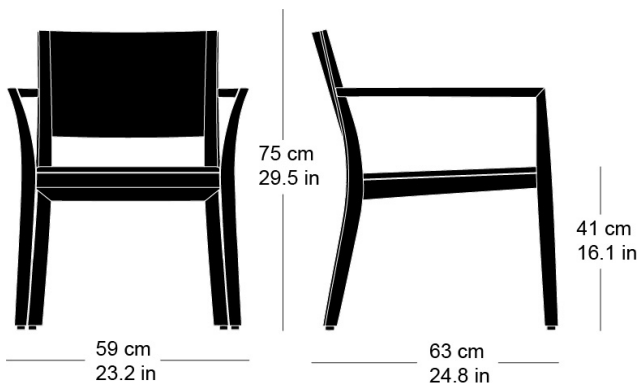

Chair, seat with comfort upholstery, moulded plywood
back, upholstered on the front, legs and rear cross-brace
solid bentwood, stackable
W59, D63, H75, SH41, ALH61

Varianten / variantes / variants

Lounge
6-693

Lounge
6-693a

Lounge
6-695

Lounge
6-675

Lounge
6-675a

Technische Angaben / specifications / specifications

Masse / mesure / measure

Gewicht / poids / weight 7.2 kg 14.4 lb

Polsterung / rembourrage /
upholstery ja / oui / yes