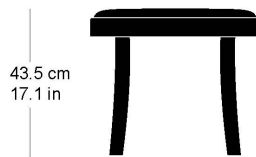

Frédéric Dedelley, 2019

Bench, upholstered seat, legs and seat frame solid
bentwood
W111, D51, SH43.5

Varianten / variantes / variants

seley
1-423seley
1-425seley
12-423seley
17-423seley
17-425seley
1-460seley
1-463seley
1-465

Technische Angaben / specifications / specifications

Masse / mesure / measure

111cm
43.7 in51 cm
20 in43.5 cm
17.1 in43.5 cm
17.1 in

Gewicht / ponds / weight

7.6 kg 15.2 lb

Polsterung / rembourrage /
upholstery