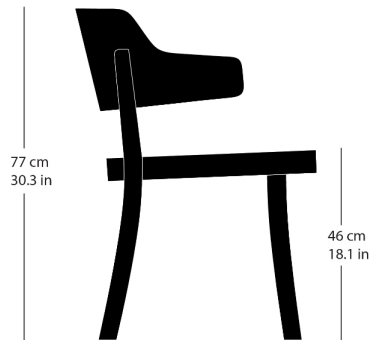

Frédéric Dedelley, 2019  
Moulded plywood seat and back, rear legs and seat  
frame solid bentwood  
W61, D60, H77, SH46

## Varianten / variantes / variants

Seley  
1-423

Seley  
1-425

Seley  
12-423

Seley  
17-423

Seley  
17-425

Seley  
16-423

Seley  
1-463

## Masse / mesure / measure

61 cm  
24 in

60 cm  
23.6 in

Gewicht / ponds / weight

6 kg 12.0 lb