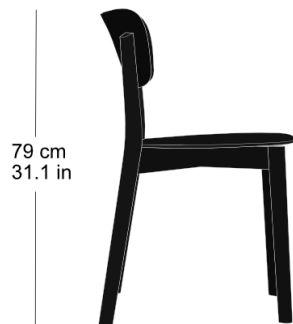

Stephan Hürlemann, 2023
Wooden frame with cross,
rear legs solid bentwood,
3D moulded plywood seat and back
W48, D51, H79, SH46

Varianten / variantes / variants

Imma
4-050a

Imma
4-053

Imma
4-053a

Imma
11-050

Imma
11-040

Imma
11-043

Imma
11-033

Imma
11-030

Technische Angaben / specifications / specifications

Masse / mesure / measure

48 cm
18.89 in

79 cm
31.1 in

46 cm
18.11 in

51 cm
20.07 in

Gewicht / ponds / weight

4.0 kg 8.0 lb

imma 4-050

Holzarten / types de bois / types of wood

Belag / revêtement / surface

Beech natural BN 000 AM
Buche natur BN 000 AM
Hêtre naturel BN 000 AM