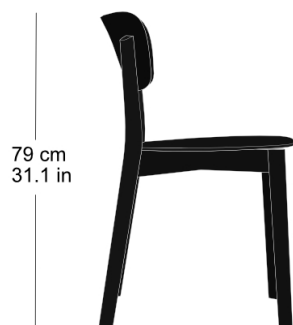

Stephan Hürlemann, 2023
Wooden frame with cross,
rear legs solid bentwood,
3D moulded plywood seat and back
W48, D51, H79, SH46

Varianten / variantes / variants

Imma
4-050a

Imma
4-053

Imma
4-053a

Imma
11-050

Imma
11-040

Imma
11-043

Imma
11-033

Imma
11-030

Technische Angaben / specifications / specifications

Masse / mesure / measure

48 cm
18.89 in

79 cm
31.1 in

46 cm
18.11 in

51 cm
20.07 in

Gewicht / ponds / weight

4.0 kg 8.0 lb

imma 4-050

Holzarten / types de bois / types of wood

Belag / revêtement / surface

Beech natural BN 000 AM
Buche natur BN 000 AM
Hêtre naturel BN 000 AM