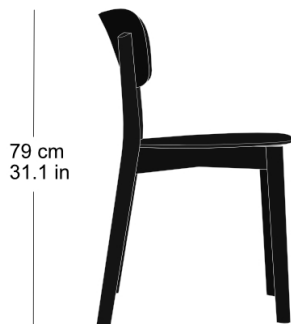

Stephan Hürlemann, 2023
Wooden frame with cross,
rear legs solid bentwood,
3D moulded plywood seat and back
W48, D51, H79, SH46

Varianten / variantes / variants

imma
4-050a

imma
4-053

imma
4-053a

imma
11-050

imma
11-040

imma
11-043

imma
11-033

imma
11-030

Technische Angaben / specifications / specifications

Masse / mesure / measure

48 cm
18.89 in

79 cm
31.1 in

46 cm
18.11 in

51 cm
20.07 in

Gewicht / ponds / weight

4.0 kg 8.0 lb

imma 4-050

Holzarten / types de bois / types of wood

Beech natural BN 000 AM
Buche natur BN 000 AM
Hêtre naturel BN 000 AM

Beech anthracite BB 200 SG
Buche anthrazit BB 200 SG
Hêtre anthracite BB 200 SG