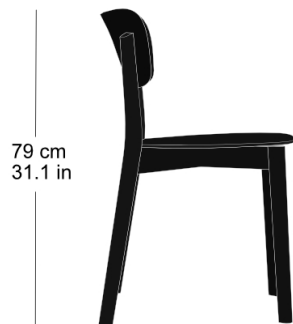

imma  
11-033

imma  
11-030

## Masse / mesure / measure

48 cm  
18.89 in

79 cm  
31.1 in

46 cm  
18.11 in

51 cm  
20.07 in

Gewicht / ponds / weight

4.0 kg 8.0 lb