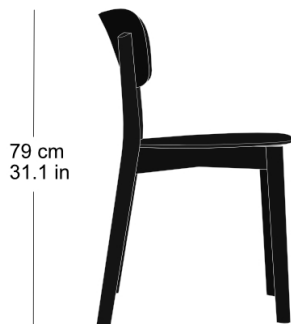

Stephan Hürlemann, 2023
Wooden frame with cross,
rear legs solid bentwood,
3D moulded plywood seat and back
W48, D51, H79, SH46

Varianten / variantes / variants

imma
4-050a

imma
4-053

imma
4-053a

imma
11-050

imma
11-053

imma
11-040

imma
11-043

imma
11-033

imma
11-030

Technische Angaben / specifications / specifications

Masse / mesure / measure

48 cm
18.89 in

79 cm
31.1 in

46 cm
18.11 in

51 cm
20.07 in

Gewicht / ponds / weight

4.0 kg 8.0 lb

imma 4-050

Holzarten / types de bois / types of wood

Beech natural BN 000 AM
Buche natur BN 000 AM
Hêtre naturel BN 000 AM