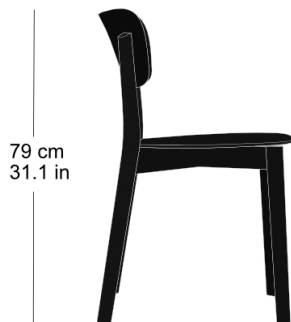

Stephan Hürlemann, 2023
Wooden frame with cross, upholstered seat,
rear legs solid bentwood,
3D moulded plywood seat and back
W48, D51, H79, SH47

Varianten / variantes / variants

Imma
4-050

Imma
4-050a

Imma
4-053a

Imma
11-050

Imma
11-040

Imma
11-043

Imma
11-033

Imma
11-030

Technische Angaben / specifications / specifications

Masse / mesure / measure

48 cm
18.89 in

79 cm
31.1 in

46 cm
18.11 in

51 cm
20.07 in

Gewicht / poids / weight 4.0 kg 8.0 lb

Polsterung / rembourrage / upholstery ja / oui / yes

imma 4-053

Holzarten / types de bois / types of wood

Belag / revêtement / surface