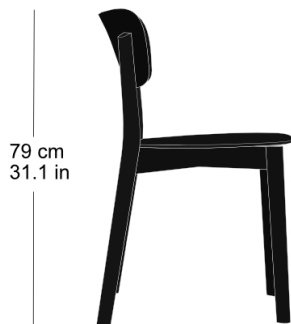

Stephan Hürlemann, 2023
Wooden frame with cross, upholstered seat,
rear legs solid bentwood,
3D moulded plywood seat and back
W48, D51, H79, SH47

Varianten / variantes / variants

imma
4-050

imma
4-050a

imma
4-053a

imma
11-050

imma
11-040

imma
11-043

imma
11-033

imma
11-030

Technische Angaben / specifications / specifications

Masse / mesure / measure

48 cm
18.89 in

79 cm
31.1 in

46 cm
18.11 in

51 cm
20.07 in

Gewicht / poids / weight 4.0 kg 8.0 lb

Polsterung / rembourrage /
upholstery ja / oui / yes

imma 4-053

Holzarten / types de bois / types of wood

Beech natural BN 000 AM
Buche natur BN 000 AM
Hêtre naturel BN 000 AM