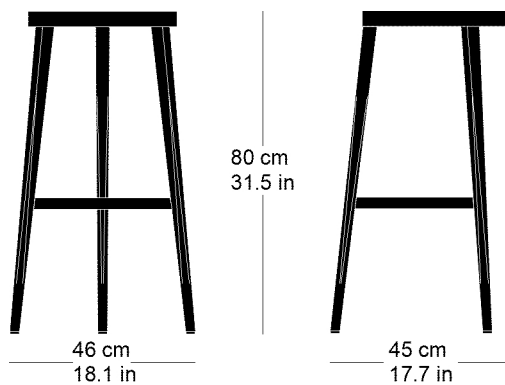

Bernhard Aebi, 2025

Seat moulded plywood, legs solid wood, seat frame bent solid wood, cast iron footrest painted anthracite W46, D45, H80

Varianten / variantes / variants

Abbey  
1-920

Abbey  
1-920a

Technische Angaben / specifications / specifications

Masse / mesure / measure

**Abbey 11-920**