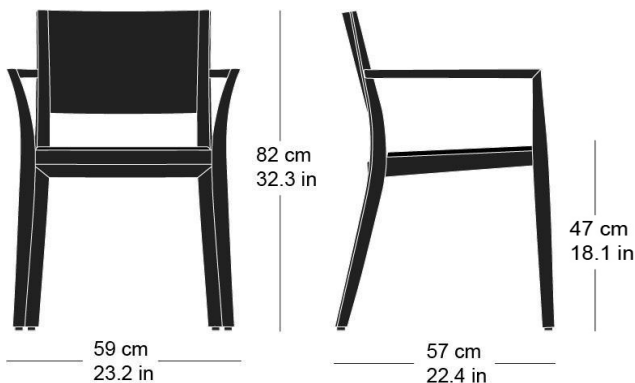

Chair, upholstered seat, moulded plywood back, legs and rear cross-brace solid bentwood, stackable, optional row connector
W59, D57, H82, SH47, ALH67

Varianten / variantes / variants

Matura
6-590

Matura
6-590a

Matura
6-593

Matura
6-595

Matura
6-595a

Matura
6-596

Matura
6-596a

Technische Angaben / specifications / specifications

Masse / mesure / measure

Gewicht / poids / weight 6.3 kg 12.6 lb