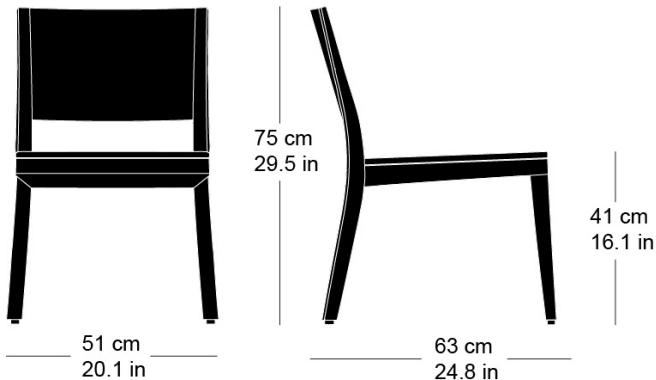

L51, P63, H75, HAss41

Hannes Wettstein, 2007

Chair, seat with comfort upholstery, moulded plywood
back, rear legs and rear cross-brace solid bentwood,
stackable

W51, D63, H75, SH41

Varianten / variantes / variants

Lounge
6-693a

Lounge
6-695

Lounge
6-695a

Lounge
6-675

Lounge
6-675a

Technische Angaben / specifications / specifications

Masse / mesure / measure

Gewicht / poids / weight 5.7 kg 11.4 lb