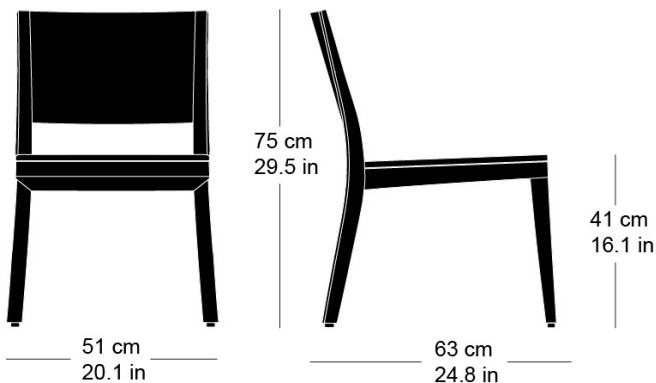

Chair, seat with comfort upholstery, moulded plywood back, upholstered on the front, rear legs and rear cross-brace solid bentwood, stackable

W51, D63, H75, SH41

## Varianten / variantes / variants

lounge  
6-693

lounge  
6-693a

lounge  
6-695a

lounge  
6-675

lounge  
6-675a

## Masse / mesure / measure

Gewicht / ponds / weight 6.4 kg 12.8 lb

Polsterung / rembourrage / upholstery ja / oui / yes

Stapelung / empilage / stacking 5 Stühle / chaises / chairs

**lounge esprit 6-695**