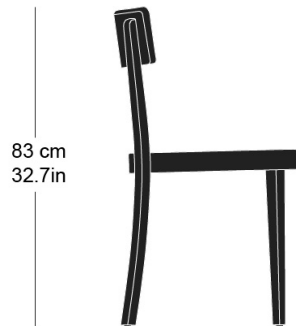

L44, P51, H83, HAss46

Conception d'usine, 1918

Moulded plywood seat, back, rear legs and seat frame  
solid bentwood

W44, D51, H83, SH46

## Varianten / variantes / variants

classic  
1-383

classic  
1-380k

classic  
11-380

classic  
11-383

## Masse / mesure / measure

44 cm  
17.3 in

83 cm  
32.7 in

46 cm  
18.5 in

Gewicht / ponds / weight

4.3 kg 8.6 lb