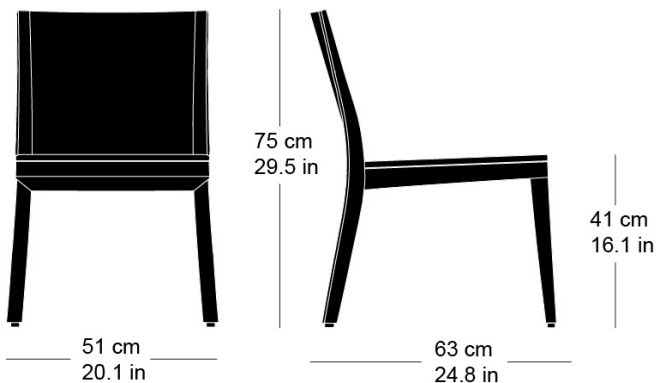

Hannes Wettstein, 2007

Chair, seat and back with comfort upholstery, 3D back of moulded plywood, rear legs and rear cross-brace solid bentwood, not stackable
W51, D63, H75, SH41

Varianten / variantes / variants

Lounge
6-693

Lounge
6-693a

Lounge
6-695

Lounge
6-695a

Lounge
6-675a

Technische Angaben / specifications / specifications

Masse / mesure / measure

Gewicht / ponds / weight 8 kg 16.0 lb