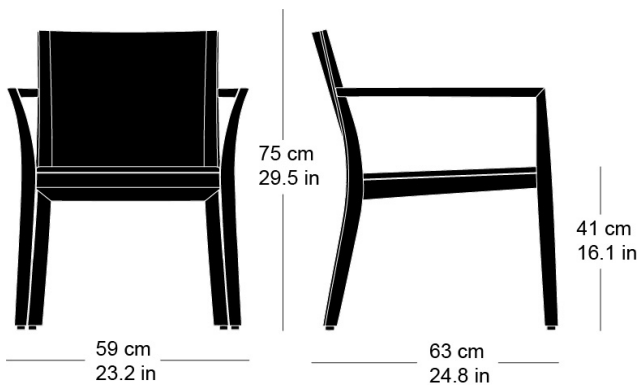

Hannes Wettstein, 2007

Armchair, seat and back with comfort upholstery, rear of back 3D moulded plywood, legs and rear cross-brace solid bentwood, not stackable
W59, D63, H75, SH41, ALH61

Varianten / variantes / variants

lounge
6-693

lounge
6-693a

lounge
6-695

lounge
6-695a

lounge
6-675

Technische Angaben / specifications / specifications

Masse / mesure / measure

Gewicht / ponds / weight 8.8 kg 17.6 lb