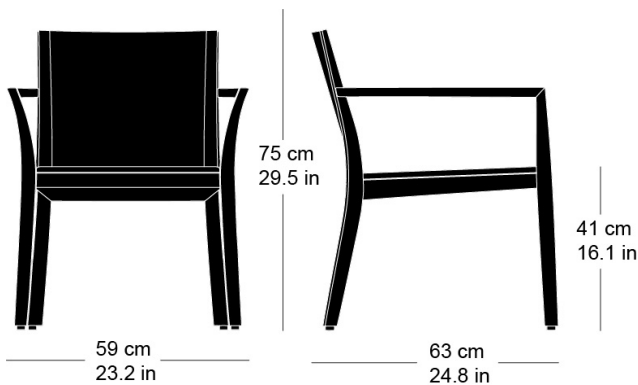

Hannes Wettstein, 2007

Armchair, seat and back with comfort upholstery, rear of back 3D moulded plywood, legs and rear cross-brace solid bentwood, not stackable  
W59, D63, H75, SH41, ALH61

## Varianten / variantes / variants

lounge  
6-693

lounge  
6-693a

lounge  
6-695

lounge  
6-695a

lounge  
6-675

## Masse / mesure / measure

Gewicht / ponds / weight 8.8 kg 17.6 lb

Polsterung / rembourrage / upholstery ja / oui / yes

**lounge epos 6-675a**