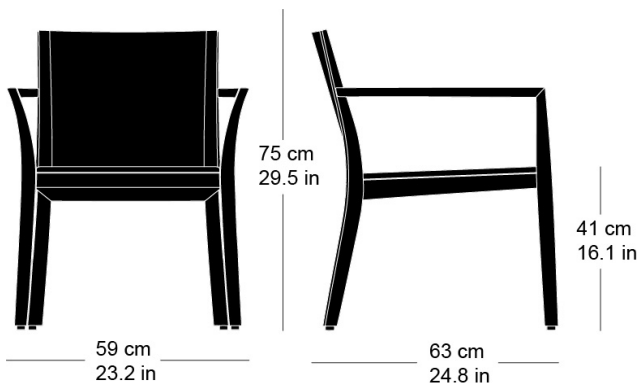

Hannes Wettstein, 2007

Armchair, seat and back with comfort upholstery, rear of back 3D moulded plywood, legs and rear cross-brace solid bentwood, not stackable
W59, D63, H75, SH41, ALH61

Varianten / variantes / variants

Lounge
6-693

Lounge
6-693a

Lounge
6-695

Lounge
6-695a

Lounge
6-675

Technische Angaben / specifications / specifications

Masse / mesure / measure

Gewicht / ponds / weight 8.8 kg 17.6 lb