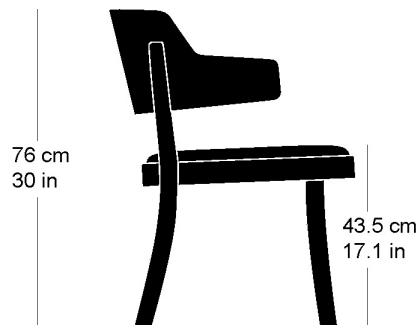

L61, P60, H76, HAss43.5

Frédéric Dedelley, 2019

Upholstered seat, moulded plywood back, upholstered on the front, rear legs and seat frame solid bentwood

W61, D60, H76, SH43.5

### Varianten / variantes / variants

seley  
1-423

seley  
12-423

seley  
17-423

seley  
17-425

seley  
16-423

seley  
1-460

seley  
1-463

#### Masse / mesure / measure

61 cm  
24 in

60 cm  
23.6 in

Gewicht / poids / weight 8.0 kg 16.0 lb

Polsterung / rembourrage / upholstery ja / oui / yes