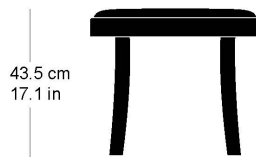

Frédéric Dedelley, 2019

Bench, upholstered seat, legs and seat frame solid
bentwood
W111, D51, SH43.5

Varianten / variantes / variants

seley
1-423seley
1-425seley
12-423seley
17-423seley
17-425seley
1-460seley
1-463seley
1-465

Technische Angaben / specifications / specifications

Masse / mesure / measure

111cm
43.7 in43.5 cm
17.1 in51 cm
20 in43.5 cm
17.1 in

Gewicht / ponds / weight

7.6 kg 15.2 lb

Polsterung / rembourrage /
upholstery