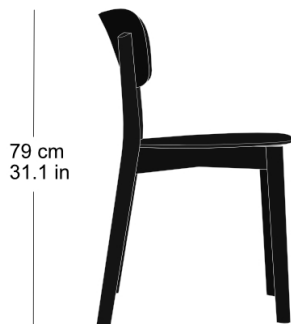

Stephan Hürlemann, 2023
Wooden frame with cross,
rear legs solid bentwood,
3D moulded plywood seat and back
W48, D51, H79, SH46

Varianten / variantes / variants

imma
4-050a

imma
4-053

imma
4-053a

imma
11-050

imma
11-040

imma
11-043

imma
11-033

imma
11-030

Technische Angaben / specifications / specifications

Masse / mesure / measure

48 cm
18.89 in

79 cm
31.1 in

46 cm
18.11 in

51 cm
20.07 in

Gewicht / ponds / weight

4.0 kg 8.0 lb

imma 4-050

Holzarten / types de bois / types of wood

Hêtre naturel BN 000 AM
Buche natur BN 000 AM
Beech natural BN 000 AM

Hêtre anthracite BB 200 SG
Buche anthrazit BB 200 SG
Beech anthracite BB 200 SG