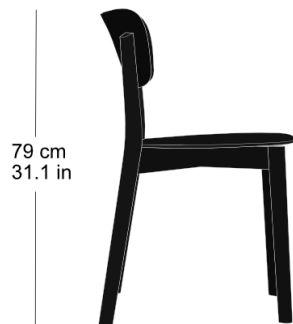

Stephan Hürlemann, 2023
Wooden frame with cross,
rear legs solid bentwood,
3D moulded plywood seat and back
W48, D51, H79, SH46

Varianten / variantes / variants

Imma
4-050a

Imma
4-053

Imma
4-053a

Imma
11-050

Imma
11-040

Imma
11-043

Imma
11-033

Imma
11-030

Technische Angaben / specifications / specifications

Masse / mesure / measure

48 cm
18.89 in

79 cm
31.1 in

46 cm
18.11 in

51 cm
20.07 in

Gewicht / ponds / weight

4.0 kg 8.0 lb

imma 4-050

Holzarten / types de bois / types of wood

Belag / revêtement / surface

Hêtre naturel BN 000 AM
Buche natur BN 000 AM
Beech natural BN 000 AM