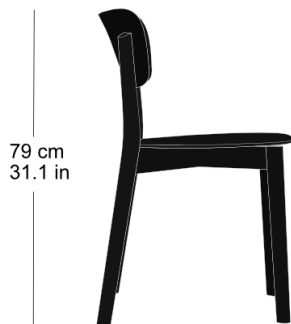

Stephan Hürlemann, 2023
Wooden frame with cross, upholstered seat,
rear legs solid bentwood,
3D moulded plywood seat and back
W48, D51, H79, SH47

Varianten / variantes / variants

imma
4-050

imma
4-050a

imma
4-053a

imma
11-050

imma
11-040

imma
11-043

imma
11-033

imma
11-030

Technische Angaben / specifications / specifications

Masse / mesure / measure

48 cm
18.89 in

79 cm
31.1 in

46 cm
18.11 in

51 cm
20.07 in

Gewicht / poids / weight 4.0 kg 8.0 lb

Polsterung / rembourrage /
upholstery ja / oui / yes

imma 4-053

Holzarten / types de bois / types of wood

Hêtre naturel BN 000 AM
Buche natur BN 000 AM
Beech natural BN 000 AM