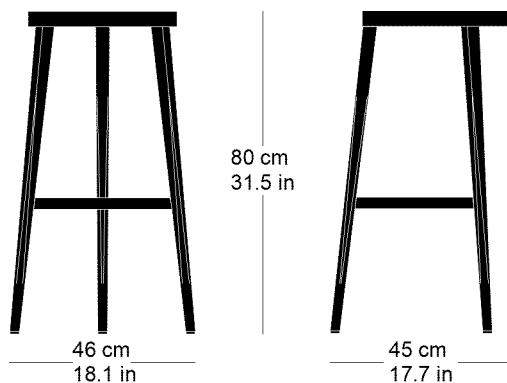

Bernhard Aebi, 2025

Sitz Formsperrholz, Füsse massiv, Sitzzarge massiv gebogen, Fussstütze Gusseisen anthrazitfarben lackiert B46, T45, H80

Bernhard Aebi, 2025

Assise moulée en multiplis, pieds massifs, cadre de l'assise massif cintré, repose-pieds en fonte peint anthracite L46, P45, H80

Bernhard Aebi, 2025

Seat moulded plywood, legs solid wood, seat frame bent solid wood, cast iron footrest painted anthracite W46, D45, H80

Varianten / variantes / variants

Technische Angaben / specifications / specifications

Masse / mesure / measure