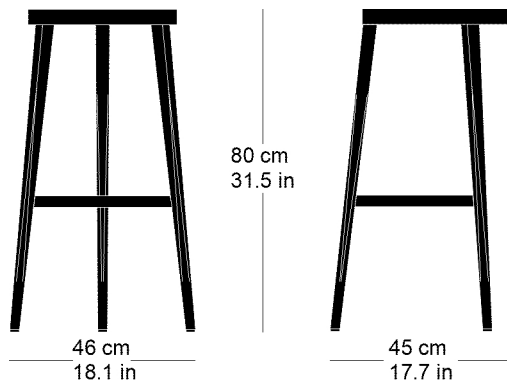

Bernhard Aebi, 2025

Seat moulded plywood, legs solid wood, seat frame bent solid wood, cast iron footrest painted anthracite W46, D45, H80

Varianten / variantes / variants

Abbey  
1-920

Abbey  
1-920a

Technische Angaben / specifications / specifications

Masse / mesure / measure

Gewicht / ponds / weight

4.5 kg 9.0 lb

**Abbey 11-920**