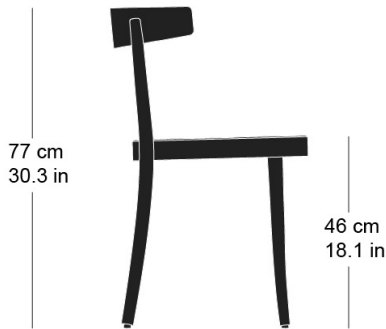

Werner Max Moser, 1934

Hand-woven cane seat, back, legs and seat frame solid bentwood
W49, D49, H77, SH46

Varianten / variantes / variants

select
1-370

select
1-373

Technische Angaben / specifications / specifications

Masse / mesure / measure

49 cm
19.3 in

77 cm
30.3 in

46 cm
18.1 in

Gewicht / ponds / weight

3.8 kg 7.6 lb

select 1-376

Holzarten / types de bois / types of wood