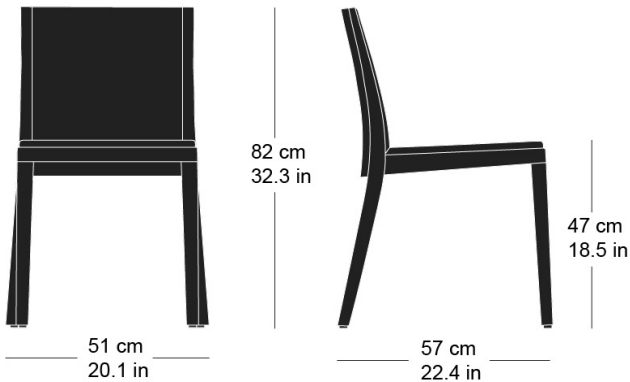

Hannes Wettstein, 2007

Upholstered chair, seat and back with comfort upholstery, rear of back 3D moulded plywood, rear legs and rear cross-brace solid bentwood, not stackable
W51, D57, H82, SH47

Varianten / variantes / variants

epos
6-775a

Technische Angaben / specifications / specifications

Masse / mesure / measure

Gewicht / ponds / weight 7.5 kg 15.0 lb

Polsterung / rembourrage / upholstery ja / oui / yes

epos 6-775

Holzarten / types de bois / types of wood