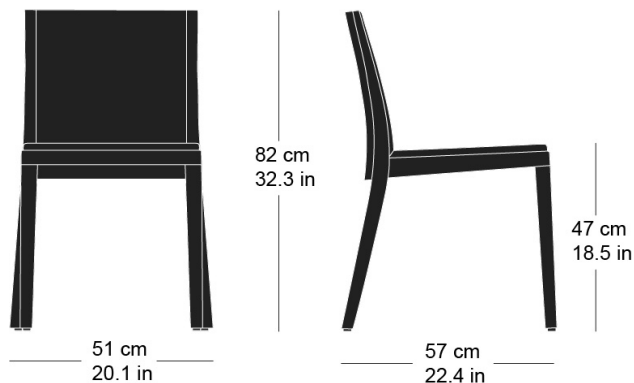

Hannes Wettstein, 2007

Upholstered chair, seat and back with comfort upholstery, rear of back 3D moulded plywood, rear legs and rear cross-brace solid bentwood, not stackable
W51, D57, H82, SH47

Varianten / variantes / variants

epos
6-775a

Technische Angaben / specifications / specifications

Masse / mesure / measure

Gewicht / poids / weight 7.5 kg 15.0 lb

Polsterung / rembourrage / upholstery ja / oui / yes

epos 6-775

Holzarten / types de bois / types of wood