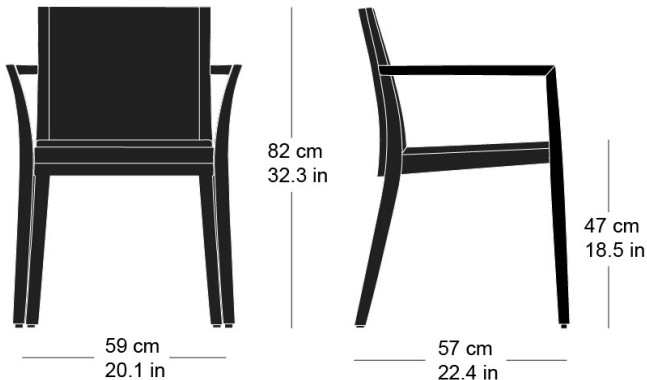

Hannes Wettstein, 2007

Upholstered chair, seat and back with comfort upholstery, rear of back 3D moulded plywood, legs and rear cross-brace solid bentwood, not stackable
W59, D57, H82, SH47, ALH67

Varianten / variantes / variants

Epos
6-775

Technische Angaben / specifications / specifications

Masse / mesure / measure

Gewicht / poids / weight 8.1 kg 16.2 lb

Polsterung / rembourrage / upholstery ja / oui / yes

epos 6-775a

Holzarten / types de bois / types of wood