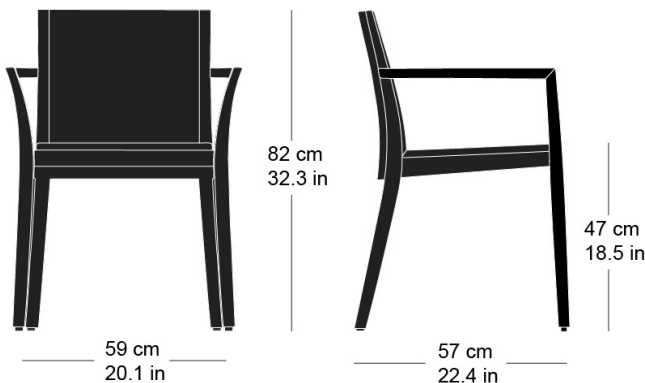

Hannes Wettstein, 2007

Upholstered chair, seat and back with comfort upholstery, rear of back 3D moulded plywood, legs and rear cross-brace solid bentwood, not stackable
W59, D57, H82, SH47, ALH67

Varianten / variantes / variants

epos
6-775

Technische Angaben / specifications / specifications

Masse / mesure / measure

Gewicht / poids / weight 8.1 kg 16.2 lb

Polsterung / rembourrage / upholstery ja / oui / yes

epos 6-775a

Holzarten / types de bois / types of wood