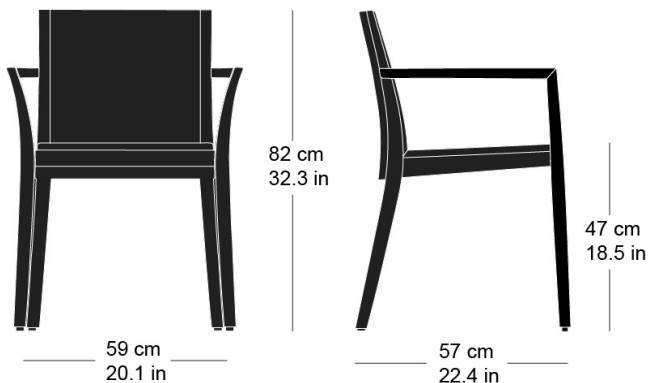

Hannes Wettstein, 2007

Upholstered chair, seat and back with comfort upholstery, rear of back 3D moulded plywood, legs and rear cross-brace solid bentwood, not stackable
W59, D57, H82, SH47, ALH67

Varianten / variantes / variants

epos
6-775

Technische Angaben / specifications / specifications

Masse / mesure / measure

Gewicht / poids / weight 8.1 kg 16.2 lb

Polsterung / rembourrage / upholstery ja / oui / yes

epos 6-775a

Holzarten / types de bois / types of wood