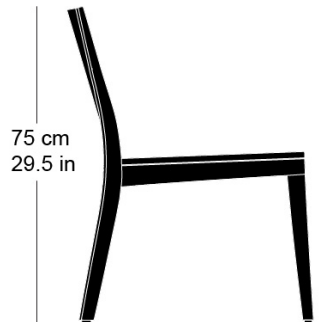

L51, P63, H75, HAss41

Hannes Wettstein, 2007

Chair, seat with comfort upholstery, moulded plywood back, rear legs and rear cross-brace solid bentwood, stackable

W51, D63, H75, SH41

Varianten / variantes / variants

Lounge
6-693a

Lounge
6-695

Lounge
6-695a

Lounge
6-675

Lounge
6-675a

Technische Angaben / specifications / specifications**Masse / mesure / measure**

51 cm
20.1 in

75 cm
29.5 in

63 cm
24.8 in

41 cm
16.1 in

Gewicht / poids / weight 5.7 kg 11.4 lb

Polsterung / rembourrage / upholstery ja / oui / yes

Stapelung / empilage / stacking 5 Stühle / chaises / chairs

lounge esprit 6-693

Holzarten / types de bois / types of wood