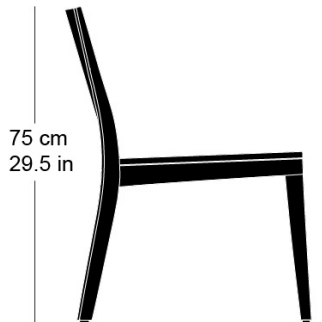

L51, P63, H75, HAss41

Hannes Wettstein, 2007

Chair, seat with comfort upholstery, moulded plywood back, rear legs and rear cross-brace solid bentwood, stackable

W51, D63, H75, SH41

Varianten / variantes / variants

Lounge
6-693a

Lounge
6-695

Lounge
6-695a

Lounge
6-675

Lounge
6-675a

Technische Angaben / specifications / specifications**Masse / mesure / measure**

51 cm
20.1 in

75 cm
29.5 in

41 cm
16.1 in

63 cm
24.8 in

Gewicht / poids / weight 5.7 kg 11.4 lb

Polsterung / rembourrage / upholstery ja / oui / yes

Stapelung / empilage / stacking 5 Stühle / chaises / chairs

lounge esprit 6-693

Holzarten / types de bois / types of wood