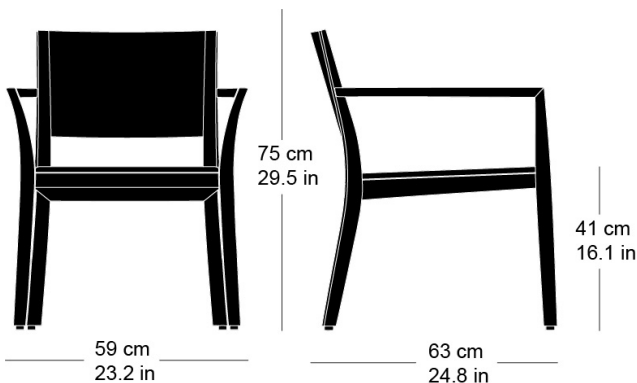

Chair, seat with comfort upholstery, moulded plywood
back, upholstered on the front, legs and rear cross-brace
solid bentwood, stackable
W59, D63, H75, SH41, ALH61

Varianten / variantes / variants

lounge
6-693

lounge
6-693a

lounge
6-695

lounge
6-675

lounge
6-675a

Technische Angaben / specifications / specifications**Masse / mesure / measure**

Gewicht / poids / weight 7.2 kg 14.4 lb

Polsterung / rembourrage /
upholstery ja / oui / yes