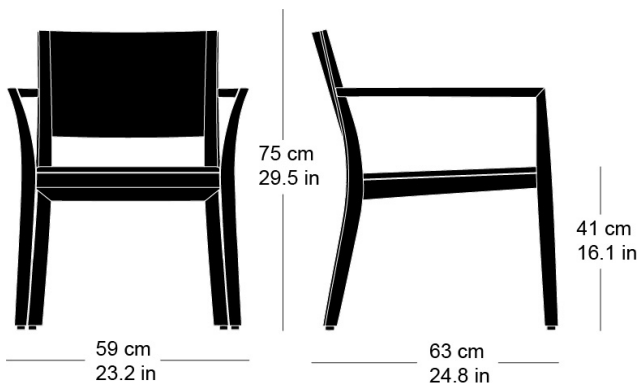

Chair, seat with comfort upholstery, moulded plywood back, upholstered on the front, legs and rear cross-brace solid bentwood, stackable
W59, D63, H75, SH41, ALH61

Varianten / variantes / variants

lounge
6-693

lounge
6-693a

lounge
6-695

lounge
6-675

lounge
6-675a

Technische Angaben / specifications / specifications

Masse / mesure / measure

Gewicht / poids / weight 7.2 kg 14.4 lb

Polsterung / rembourrage / upholstery ja / oui / yes